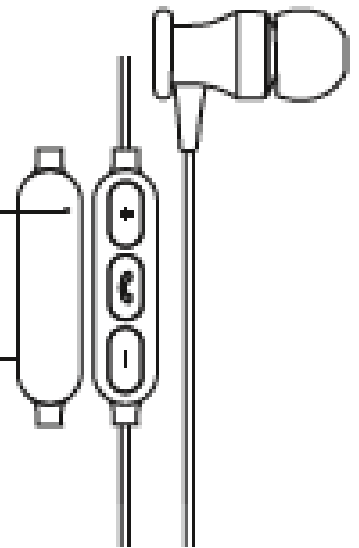

Grixx User Guide

Functions

- **Answer call**
  Short press the power button
- **Reject call**
  Long press the power button
- **End call**
  Short press the power button
- **Redial last call**
  Double press the power button
- **Next track**
  Short press – button
- **Previous track**
  Short press + button
- **Pause/play**
  Short press to pause/play the music
- **Volume up**
  Long press + button
- **Volume down**
  Long press – button

**Microphone,
on the back**

**Micro USB charging port,
on the side**

Charging

First time charging: Before using these wireless headphones, the battery needs to be fully charged.

Use the micro USB cable to connect the headphones to your PC or charger.

- Red light on: Charging in progress.
- Blue light on: Charging finished.

It will take about 2 hours to fully charge the battery.

Turn on/off the headphones

- **Turn on**
  Press the button about 3 seconds to power on.
  You will hear “Power on” and the LED flashes blue.
- **Turn off**
  Press the button about 3 seconds to power off.
  You will hear “Power off” and the LED flashes red for 2 seconds.

Battery low

If the battery runs low, you will hear a voice prompt “*Battery Low*”.