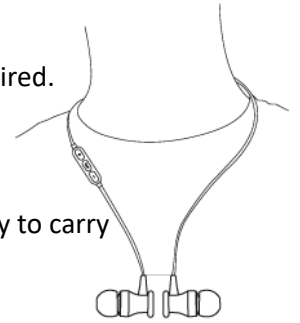

Grixx User Guide

Pairing headphones with Bluetooth devices

Use the *Bluetooth pair (power on/off) button*

Press and hold the button for 3 seconds to enter pairing mode.

The LED indicator flashes red and blue alternately.

You will hear a voice prompt "Power on Pairing".

Activate Bluetooth on your phone and set it to search for new devices.

Select "*Grixx In-ear*"; the LED indicator stops flashing red and blue once success fully paired.

You will hear a voice prompt "*Connected*".

Magnetic click system

Built in magnets let you attach the two earphones together, a comfortable and safe way to carry around when you are not using them.

Cleaning the headphones

It is important to clean the ear tips and earbuds of all Grixx in-ear headphones and headsets, including the fine mesh screens on each earbud.

This helps to ensure the best audio performance. Even a small amount of debris can cause the sound to fade or cut out altogether.

To clean the ear tips, remove them from the earbuds and wash them with mild soap.

Make sure you thoroughly rinse and dry them with a soft cloth (allow them to completely dry before reattaching them to the earbuds).

To clean the earbuds, remove the ear tips from the earbuds and lightly brush the mesh screens with a soft dry cloth (be careful not to push ear wax into the mesh surface or port hole).

Then re-attach the ear tips.

Caution

- Do not dismantle the product without expertise, this may damage the products or cause fire.
- Do not place the LED indicator directly in front of your eyes.
- Do not use in a hot humid environment.
- Do not put the product in water.
- Obstacles, such as walls, may reduce the Bluetooth range.
- Do not dispose the battery to fire, as it may cause explosion.
- To avoid breaking the cable, pull the plug - not the cable - when removing them from the charging source.
- Wrap the cable up carefully and neatly – do not fold - when you are not using them so it doesn't get bunched up and break.