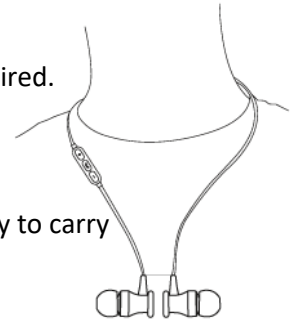

Grixx User Guide

Pairing headphones with Bluetooth devices

Use the Bluetooth pair (power on/off) button

Press and hold the button for 3 seconds to enter pairing mode.

The LED indicator flashes red and blue alternately.

You will hear a voice prompt "Power on Pairing".

Activate Bluetooth on your phone and set it to search for new devices.

Select "Grixx In-ear"; the LED indicator stops flashing red and blue once successfully paired.

You will hear a voice prompt "Connected".

Magnetic click system

Built-in magnets let you attach the two earphones together, a comfortable and safe way to carry around when you are not using them.

Cleaning the headphones

It is important to clean the ear tips and earbuds of all Grixx in-ear headphones and headsets, including the fine mesh screens on each earbud.

This helps to ensure the best audio performance. Even a small amount of debris can cause the sound to fade or cut out altogether.

To clean the ear tips, remove them from the earbuds and wash them with mild soap.

Make sure you thoroughly rinse and dry them with a soft cloth (allow them to completely dry before reattaching them to the earbuds).

To clean the earbuds, remove the ear tips from the earbuds and lightly brush the mesh screens with a soft dry cloth (be careful not to push ear wax into the mesh surface or port hole).

Then re-attach the ear tips.

Caution

- Do not dismantle the product without expertise, this may damage the products or cause fire.
- Do not place the LED indicator directly in front of your eyes.
- Do not use in a hot humid environment.
- Do not put the product in water.
- Obstacles, such as walls, may reduce the Bluetooth range.
- Do not dispose the battery to fire, as it may cause explosion.
- To avoid breaking the cable, pull the plug - not the cable - when removing them from the charging source.
- Wrap the cable up carefully and neatly – do not fold - when you are not using them so it doesn't get bunched up and break.