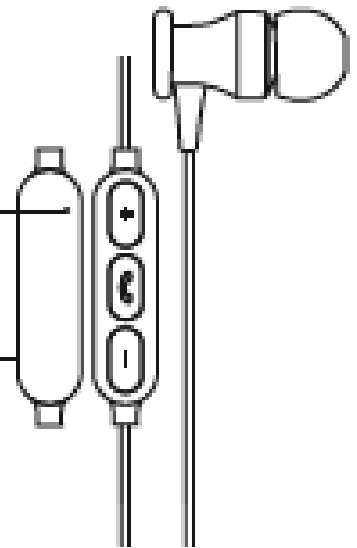

Grixx User Guide

Functions

- **Answer call**
  Short press the power button
- **Reject call**
  Long press the power button
- **End call**
  Short press the power button
- **Redial last call**
  Double press the power button
- **Next track**
  Short press – button
- **Previous track**
  Short press + button
- **Pause/play**
  Short press to pause/play the music
- **Volume up**
  Long press + button
- **Volume down**
  Long press – button

**Microphone,
on the back**

**Micro USB charging port,
on the side**

Charging

First time charging: Before using these wireless headphones, the battery needs to be fully charged.

Use the micro USB cable to connect the headphones to your PC or charger.

- Red light on: Charging in progress.
- Blue light on: Charging finished.

It will take about 2 hours to fully charge the battery.

Turn on/off the headphones

- **Turn on**
  Press the button about 3 seconds to power on.
  You will hear “Power on” and the LED flashes blue.
- **Turn off**
  Press the button about 3 seconds to power off.
  You will hear “Power off” and the LED flashes red for 2 seconds.

Battery low

If the battery runs low, you will hear a voice prompt “*Battery Low*”.